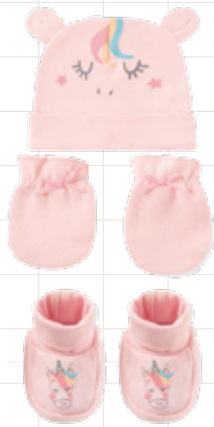

REF. BBI71032

pijama de king

76% algodón 24% polyester
0m-3m-6m-9m-12m-18m-24m
(pack 7)

REF. BBI71029

pack bodies + pantalón

100% algodón

0m-1m-3m (pack 1)

REF. 71203
 guantes y gorro
 100% algodón
 0m-1m-3m (pack 1)